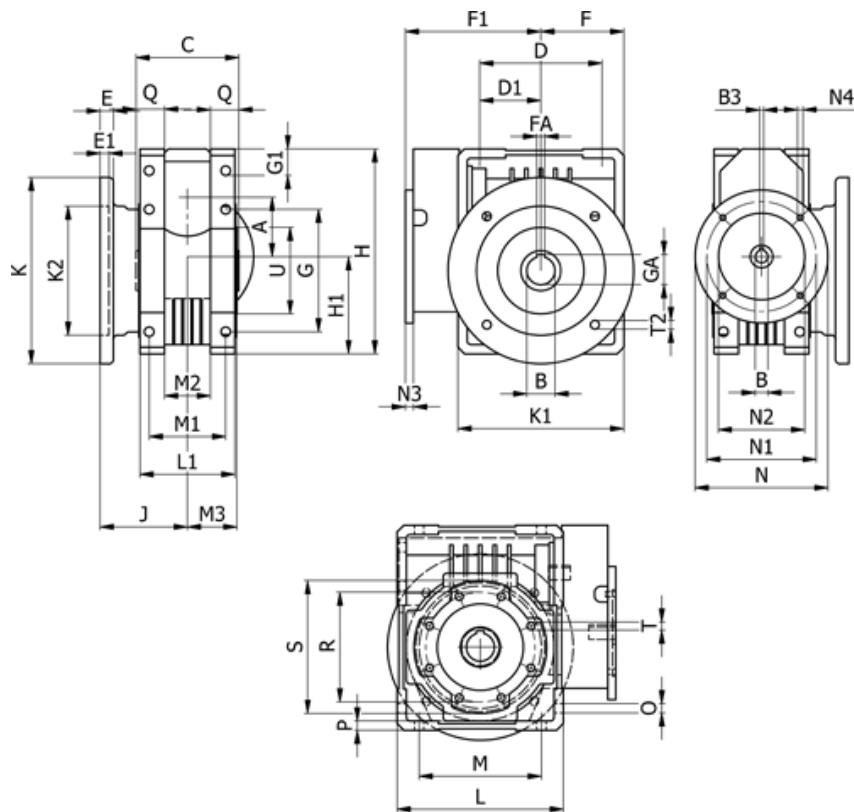

Article number: 3921110030530

Description: Worm gear
WR 110-UFC1-30-80B5, without lubrication

Measures

A = 110.10	E = 20	H = 308.0	M = 184	N4 = M10x15	U = 130
B = 42	E1 = 12	H1 = 125.0	M1 = 115	O = 14.0	
B1 E7 = 19	F = 125	J = 179.5	M2 = 69	P = 14	
B2 = 21.8	F1 = 204	K = 280	M3 = 73.0	Q = 45	
B3 H9 = 6	FA = 12	K1 = 230	N = 200	R = 165	
C = 155	G = 184	K2 = 170	N1 = 165	S = 200	
D = 174.0	G1 = 58.0	L = 250	N2 = 130	T = M12x19	
D1 = 82.0	GA = 45.3	L1 = 143	N3 = 0.0	T2 = 13.0	